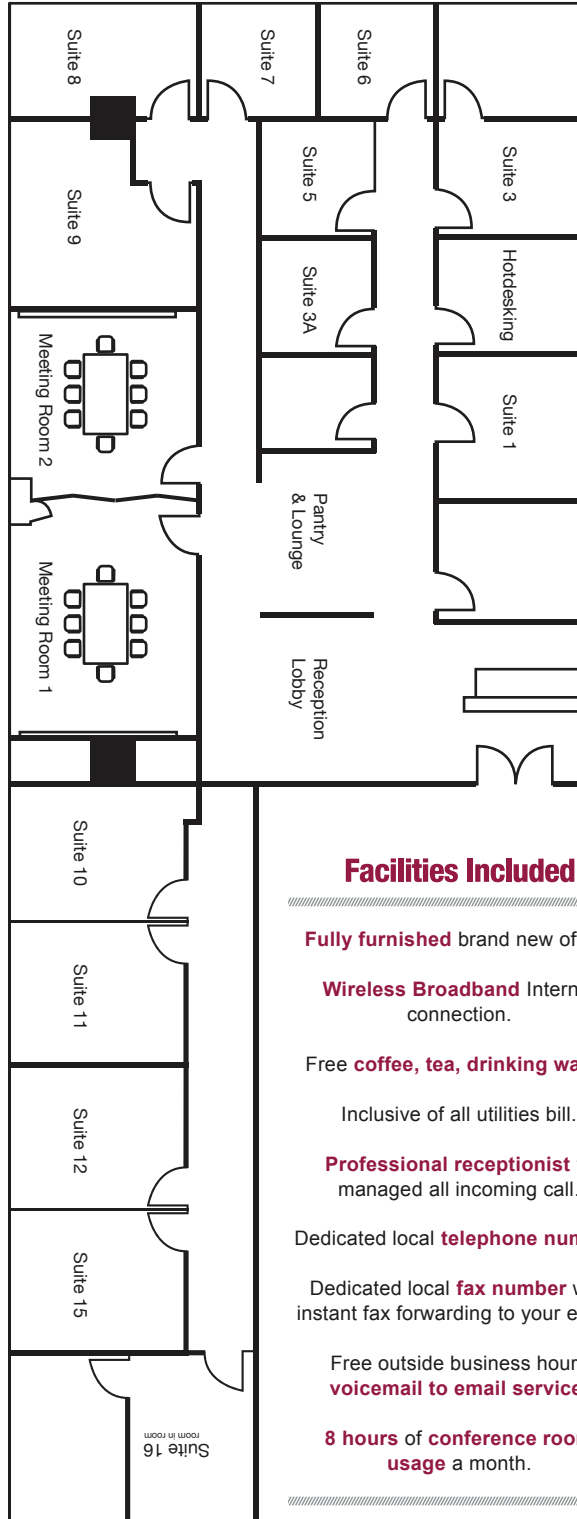

hong kong
china
central tower

beijing
china
beijing yintai
centre

bangkok
thailand
empire tower

KIRANA 2 TOWER

Serviced Office | **Kirana Two**

MONTHLY RATE (IDR)

Suite	Max Capacity (pax)	6 mths contract	12 mths contract	OPENING PROMO
Suite 1 (without view)	4	14,000,000	13,000,000	8,000,000
Suite 2 (without view)	4	- - - H O T D E S K I N G - - -		
Suite 3 (en-suite)	4	26,000,000	24,000,000	17,000,000
Suite 3A (without view)	3	7,500,000	6,500,000	4,500,000
Suite 5 (without view)	3	7,500,000	6,500,000	4,500,000
Suite 6 (with view)	3	10,000,000	9,000,000	7,000,000
Suite 7 (with view)	3	10,000,000	9,000,000	7,000,000
Suite 8 (with view)	4	16,000,000	15,000,000	10,000,000
Suite 9 (with view)	5	18,000,000	17,000,000	12,000,000
Suite 10 (with view)	4	19,500,000	18,500,000	12,000,000
Suite 11 (with view)	5	22,500,000	21,000,000	13,500,000
Suite 12 (with view)	5	22,500,000	21,000,000	13,500,000
Suite 15 (with view)	5	22,500,000	21,000,000	13,500,000
Suite 16 (with view + room in room)	4	30,200,000	29,000,000	18,000,000

Floor Plan

Total Area of the Office Suite

Suite 1 <i>Room without view</i>	6.2 m ²
Suite 3 <i>En-Suite (room for staff & manager)</i>	11.0 m ²
Suite 3A <i>Room without view</i>	4.7 m ²
Suite 5 <i>Room without view</i>	4.7 m ²
Suite 6 <i>Room with window view</i>	4.7 m ²
Suite 7 <i>Room with window view</i>	4.7 m ²
Suite 8 <i>Room with window view</i>	6.3 m ²
Suite 9 <i>Room with window view</i>	7.9 m ²
Suite 10 <i>Room without view</i>	9.3 m ²
Suite 11 <i>Room with window view</i>	11 m ²
Suite 12 <i>Room with window view</i>	11 m ²
Suite 15 <i>Room with window view</i>	11 m ²
Suite 16 <i>Room in Room with window view</i>	17.2 m ²