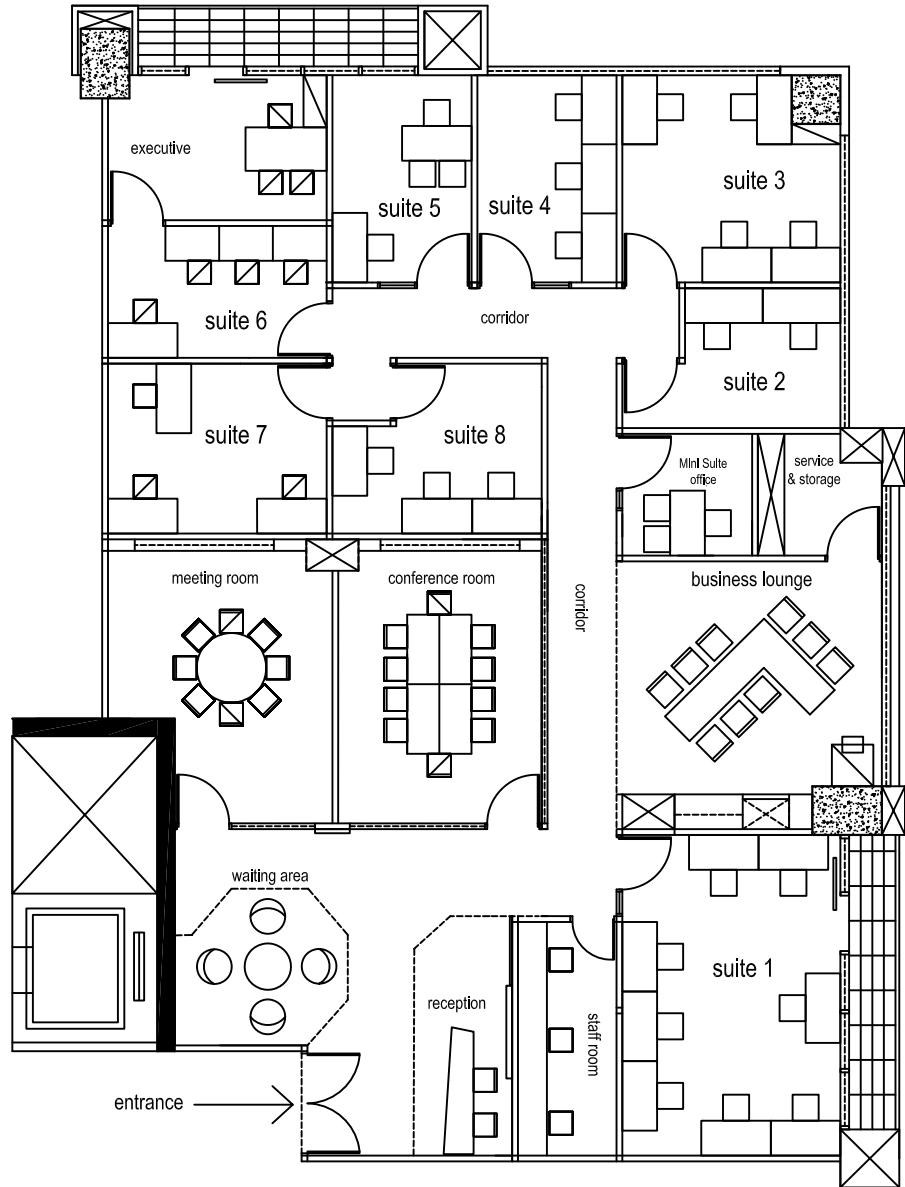

Grand Slipi Tower

WORLD'S MOST  
**ADVANCED  
OFFICE**

**Serviced Office Floor Plan**

**Facilities included:**

- ✔ Fully furnished brand new office room.
- ✔ Wireless Broadband Internet Connection.
- ✔ Free coffee, tea, drinking water.
- ✔ Inclusive of all utilities bill.
- ✔ Professional receptionist to managed all incoming call.
- ✔ Dedicated local telephone number.
- ✔ Dedicated local fax number with instant fax forwarding to your email.
- ✔ Free outside business hours voicemail to email service.
- ✔ 8 hours of conference room usage a month.

- Suite 1 = 21.00 m2
- Suite 2 = 8.50 m2
- Suite 3 = 12.60 m2
- Suite 4 = 8.70 m2
- Suite 5 = 8.70 m2
- Suite 6 = 17.70 m2
- Suite 7 = 10.80 m2
- Suite 8 = 10.00 m2

“ For more information, please contact: +6221 29 222 999, [cs@vOffice.co.id](mailto:cs@vOffice.co.id) ”